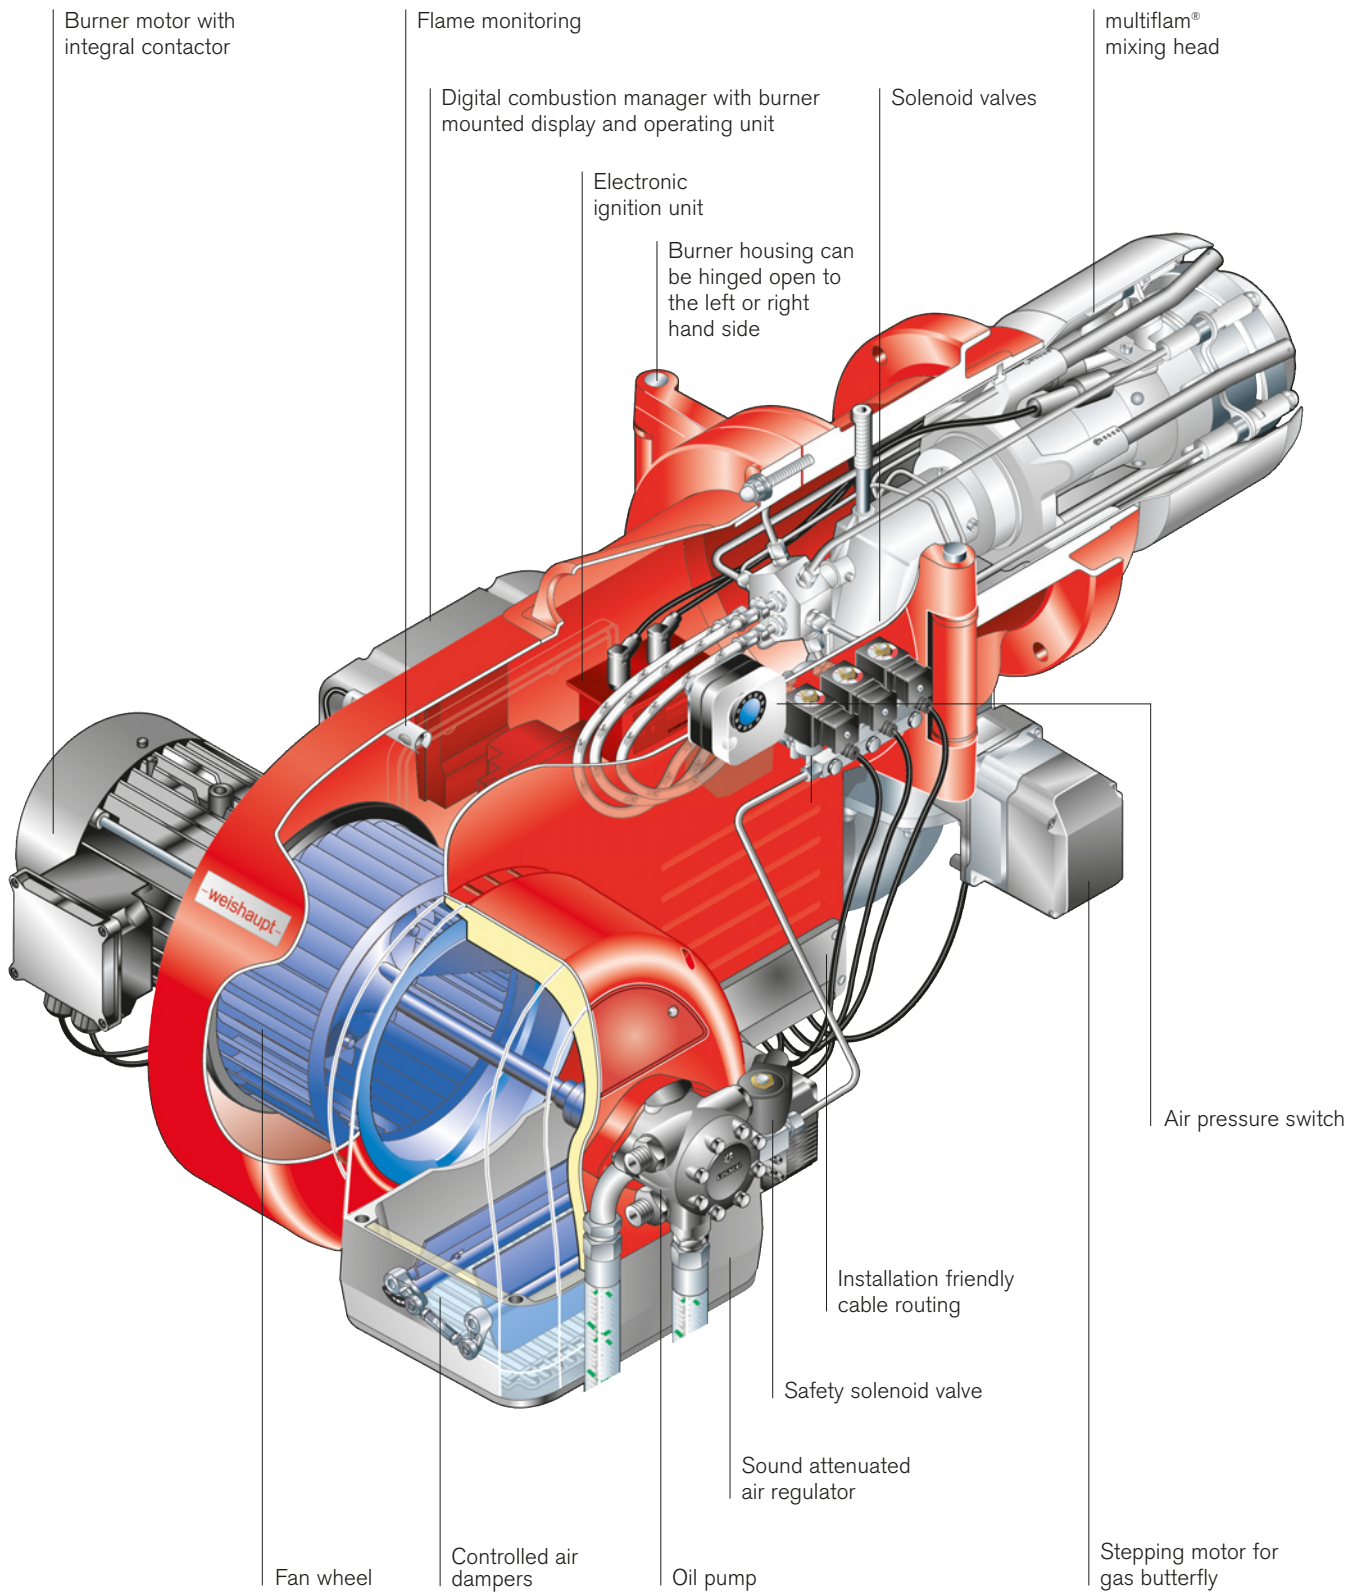

Weishaupt monarch® WM 20 multiflam®

With proven multiflam® technology the new WM-20 impresses with particularly low emission values.

That's reliability.

–weishaupt–