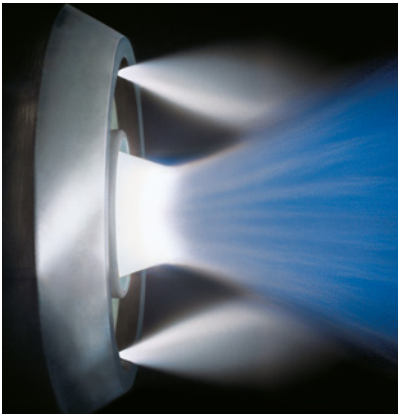

Weishaupt monarch[®] WM 20 multiflam[®]

The new monarch[®] burner offers high performance with low emission values.
(Available from Autumn 2011)

That's reliability.

– weishaupt –

Weishaupt WM-20 multiflam®
Efficient and environmentally friendly

multiflam® dual fuel mixing head

The flame of a multiflam® oil burner

Function principle of multiflam® technology

Weishaupt multiflam® technology enables compliance with very low emission values without expensive additional equipment.

Innovative

The newly developed mixing head uses the principle of fuel distribution. That means, the emission reduction is achieved without additional burner or boiler equipment. The required higher fan pressure is ensured by an advanced air intake design.