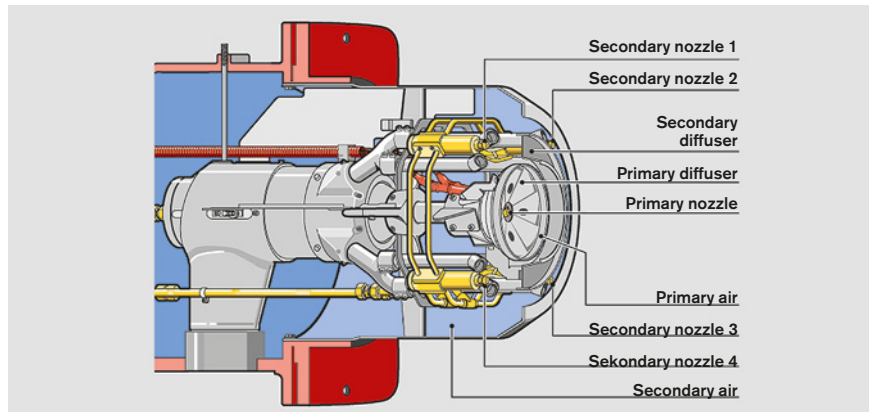

multiflam® dual fuel mixing head

The flame of a multiflam® oil burner

Function principle of multiflam® technology

Weishaupt multiflam® technology enables compliance with very low emission values without expensive additional equipment.

With a capacity range of 250 to 2,000 kW multiflam® technology has, for the first time, been introduced in the lower capacity ranges. It achieves emission values below NO_x Class 3 to EN267/676 and gas, oil and dual fuel burner versions are available.

Innovative

The newly developed mixing head uses the principle of fuel distribution. That means, the emission reduction is achieved without additional burner or boiler equipment. The required higher fan pressure is ensured by an advanced air intake design.